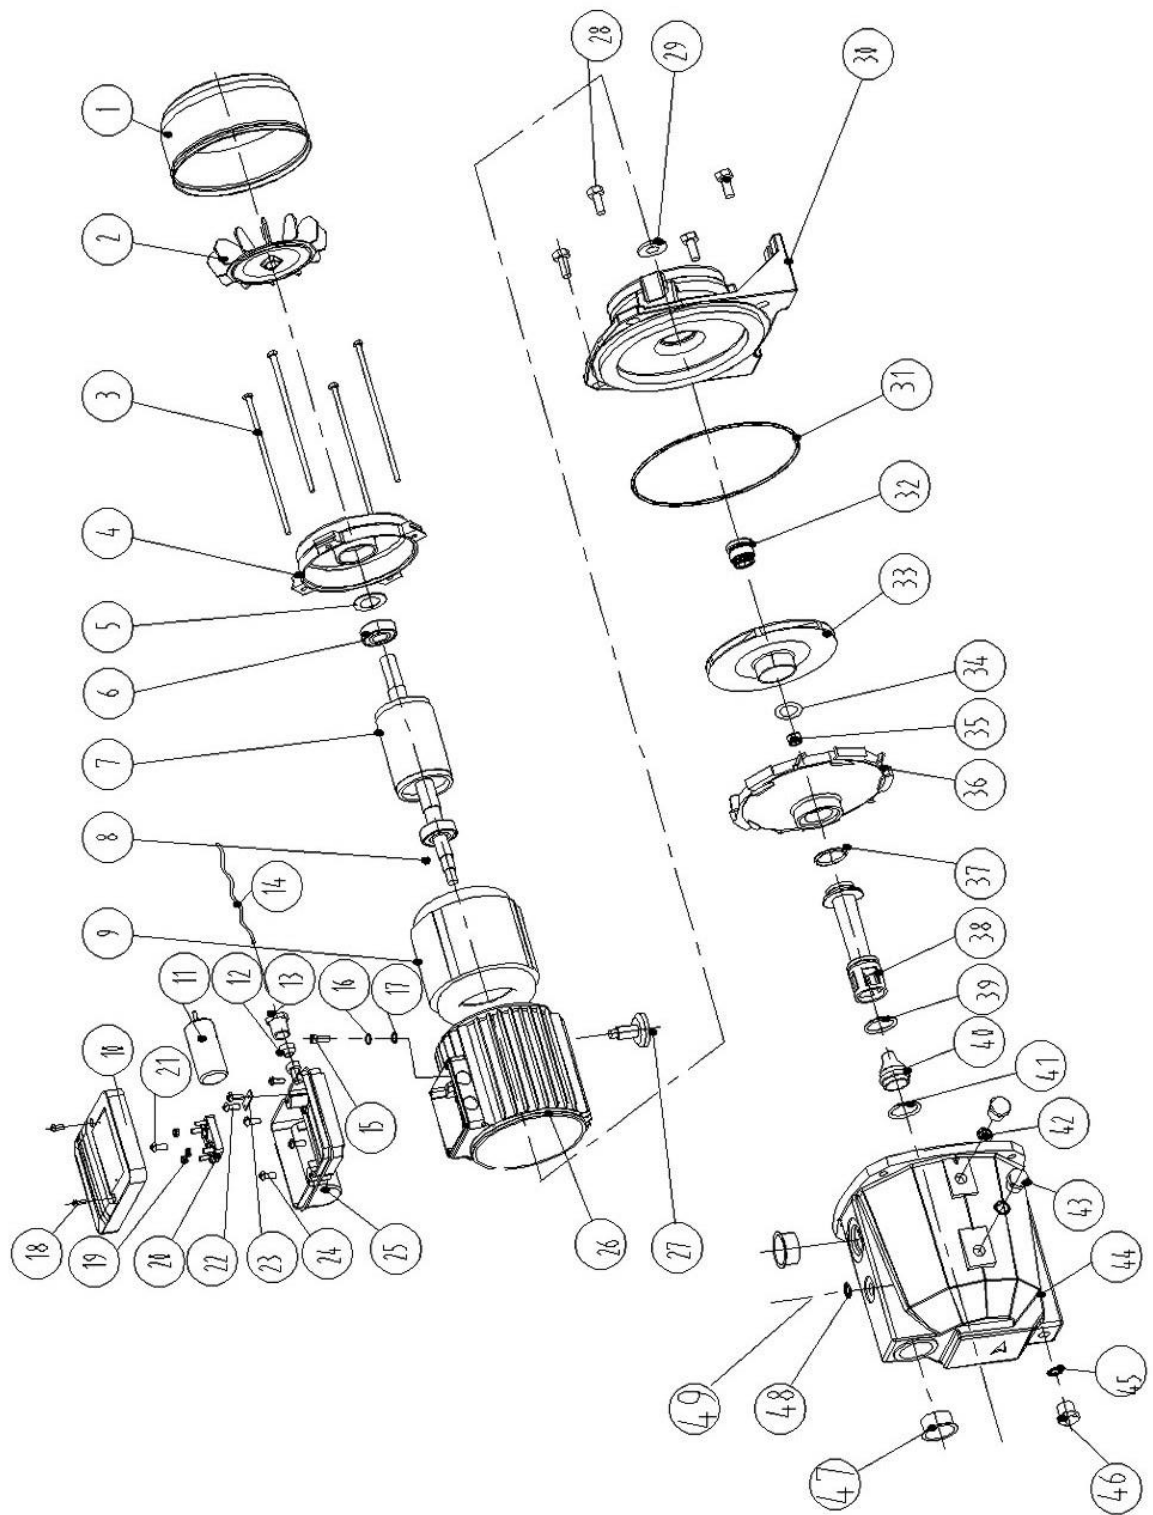

JET 100

JET 100 SPARE PARTS LIST

No.	Name
1	Fan blade cover
2	Fan blade
3	Lengthened Hexagonal screw
4	Rear cover (cast iron)
5	Wave spring washer
6	Bearing
7	Rotor
8	Parallel pin
9	Stator
10	Switch box cover (upside)
11	Capacitor
12	Rubber ring
13	Nut
14	Cable
15	Earthing screw
16	Spring washer
17	Kammprofile gasket
18	Bolt
19	Nut
20	Wiring terminal
21	Bolt
22	Bolt
23	Cable fixed block
24	Bolt
25	Switch box cover (downside)
26	Motor casing
27	Supporting foot
28	Hexagonal screw
29	Thrower
30	Front end housing
31	O-ring
32	Mechanical seal
33	Impeller
34	Gasket
35	Clamp nut
36	Diffuser
37	O-ring
38	Jet pipe
39	O-ring
40	Nozzle
41	O-ring
42	O-ring
43	Plastic valve cap
44	Pump housing
45	O-ring
46	Brass valve cap
47	Dustproof cover
48	O-ring
49	Valve cap